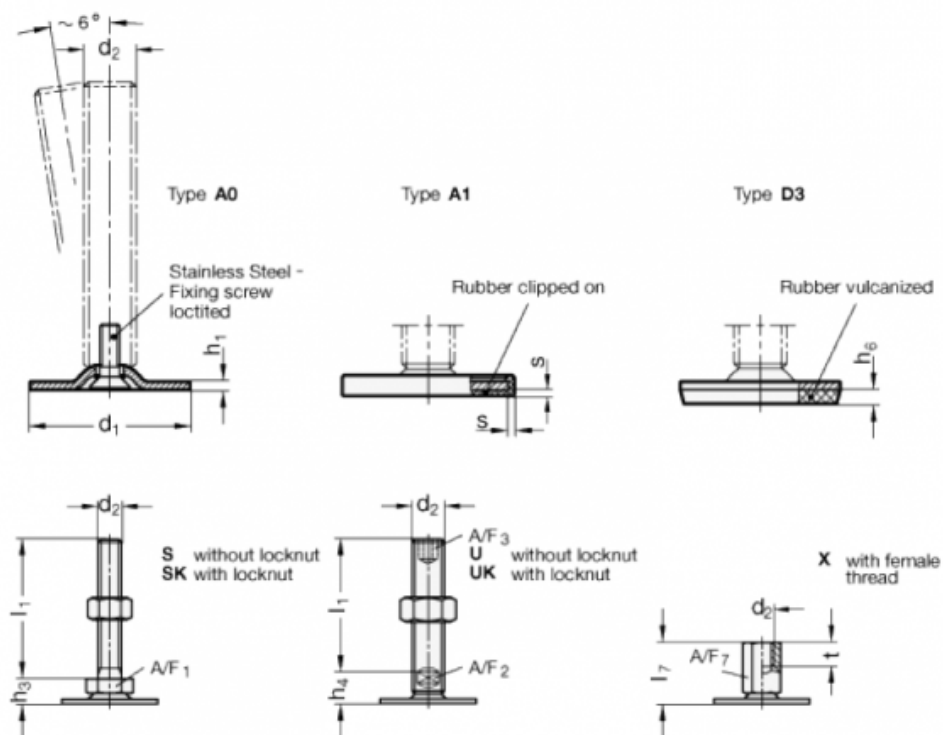

Article number: 204080M20200A3U

Description: E+G levelling foot
GN 40-80-M20-200-A3-U

Note: U Without nut, Hexagon socket at the top, Wrench flat at the bottom

Measures

A/F2 = 15
A/F3 = 10
d1 = 80
d2 = M20
h1 = 3
h4 = 18
h6 = 5
l1 = 200